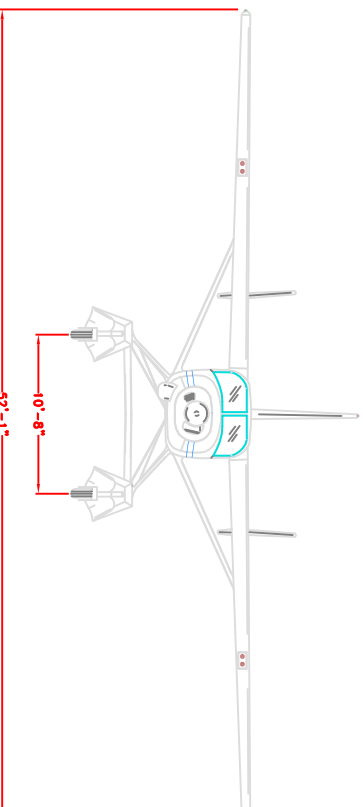

CRUISE SPEED (10,000FT) KTS/KM - 163/302
 RANGE (10,000FT) NM/KM - 855/1583
 INCLUDES TAKEOFF, CLIMB, CRUISE,
 DESCENT AND RESERVE AIR
 MAX CRUISE POWER
 S.L. RATE OF CLIMB FPM/MPH - 823/251
 SERVICE CEILING (MAX. GROSS) FT/M - 20,000/6096
 TAKEOFF S.L. ISA
 WATER RUN FT/M - 2029/617
 WATER OBS. FT/M - 2425/738
 STALL SPEED (L/D) KTS/KM - 59/109
 LANDING S.L. ISA
 WATER RUN FT/M - 1045/319
 SOFT OBS. FT/M - 1935/590
 MAXIMUM WEIGHTS LB/KG
 TAKEOFF 8050/3629
 LANDING - 7800/3538
 STANDARD EMPTY WT. LBS/KG - 4902/2224
 MAXIMUM USEFUL LOAD LBS/KG - 3135/1421
 WING LOADING - 28.8LBS/SQ.FT.
 POWER LOADING - 13.5LBS/SQ.FT.