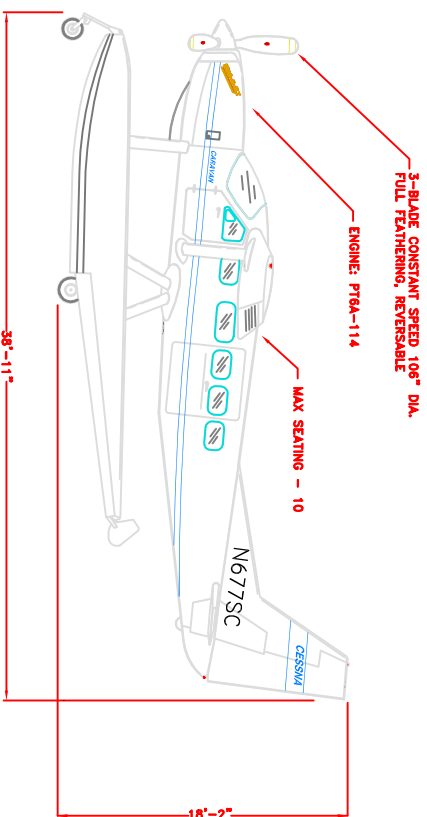

CRUISE SPEED (10,000FT) KTS/KM - 163/302
 RANGE (10,000FT) NM/KM - 855/1583
 INCLUDES TAKEOFF, CLIMB, CRUISE,
 DESCENT AND RESERVE AIR
 MAX CRUISE POWER
 S.L. RATE OF CLIMB FPM/MPH - 823/251
 SERVICE CEILING (MAX. GROSS) FT/M - 20,000/6096
 TAKEOFF S.L. ISA
 WATER RUN FT/M - 2029/617
 WATER OBS. FT/M - 2425/738
 STALL SPEED (L/D) KTS/KM - 59/109
 LANDING S.L. ISA
 WATER RUN FT/M - 1045/319
 SOFT OBS. FT/M - 1935/590
 MAXIMUM WEIGHTS LB/KG
 TAKEOFF 8050/3629
 LANDING - 7800/3538
 STANDARD EMPTY WT. LBS/KG - 4902/2224
 MAXIMUM USEFUL LOAD LBS/KG - 3135/1421
 WING LOADING - 28.8LBS/SQ.FT.
 POWER LOADING - 13.5LBS/SQ.FT.